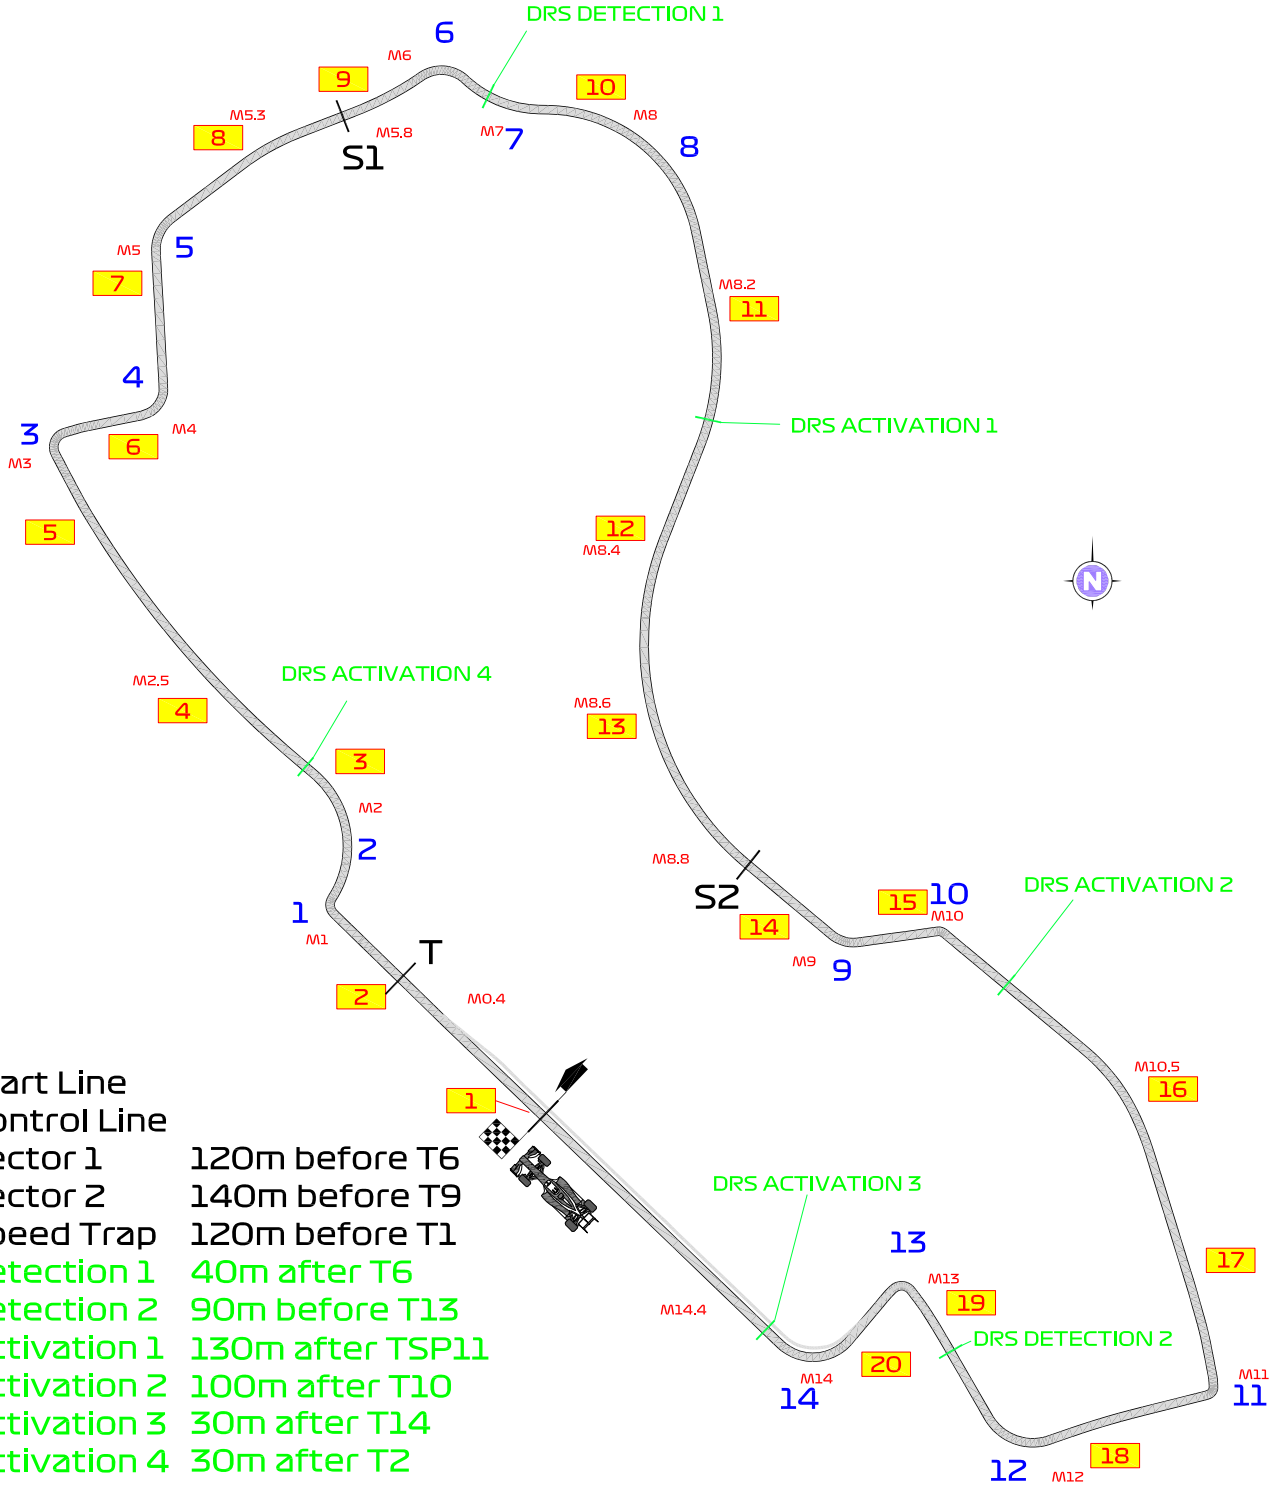

## 2023 MELBOURNE EVENT

30 March to 2 April 2023

---

<b>From</b>	The Stewards	<b>Document</b>	1
<b>To</b>	All Teams, All Officials	<b>Date</b>	30 March 2023
		<b>Time</b>	11:34

---

**Title** Circuit Map - Melbourne 2023  
**Description** Circuit Map - Melbourne 2023  
**Enclosed** Doc 01 - AUSTRALIA\_CIRCUIT\_23 FIA v2.pdf

# FORMULA 1 ROLEX AUSTRALIAN GRAND PRIX 2023 - Melbourne

## Circuit Map

- Start Line
- Control Line
- S1** Sector 1 120m before T6
- S2** Sector 2 140m before T9
- T** Speed Trap 120m before T1
- DRS** Detection 1 40m after T6
- DRS** Detection 2 90m before T13
- DRS** Activation 1 130m after TSP11
- DRS** Activation 2 100m after T10
- DRS** Activation 3 30m after T14
- DRS** Activation 4 30m after T2
- 15** Corner Numbers
- M22** Marshal Post
- 22** FIA Marshal Light No.

Circuit Centreline Length = 5.278km